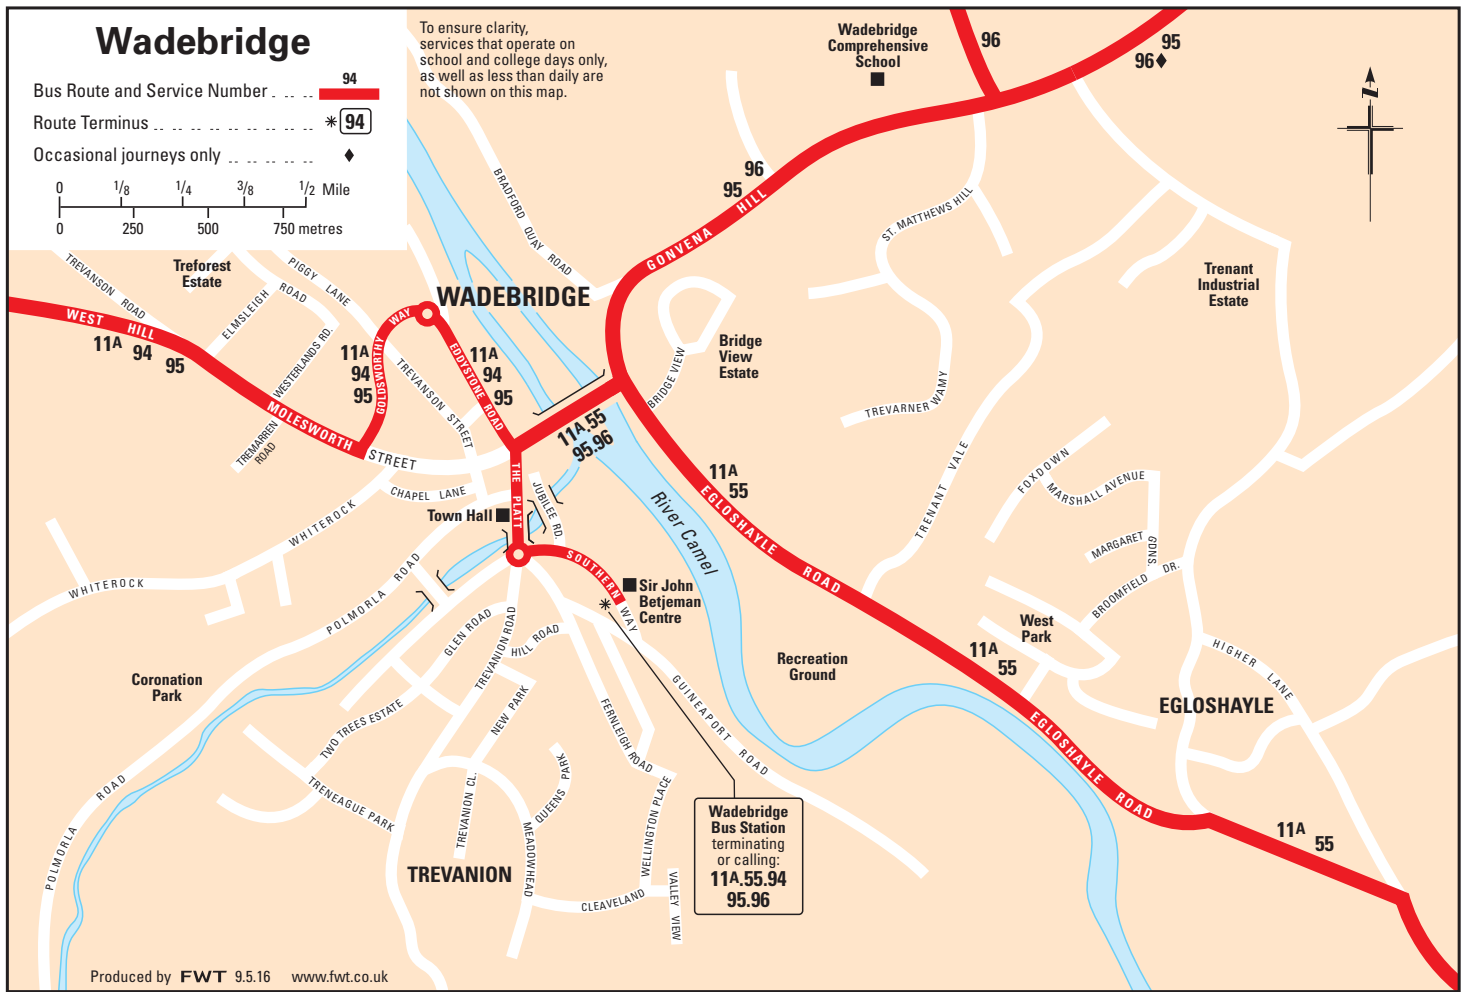

Wadebridge

- Bus Route and Service Number **94**
- Route Terminus * **94**
- Occasional journeys only ♦

To ensure clarity, services that operate on school and college days only, as well as less than daily are not shown on this map.

Wadebridge Comprehensive School

Wadebridge Bus Station terminating or calling: **11A.55.94 95.96**